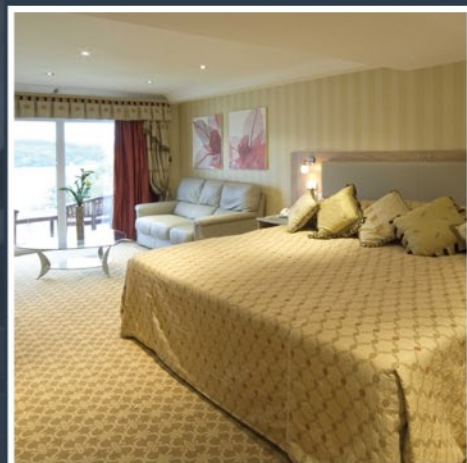

“A safe pair of hands”