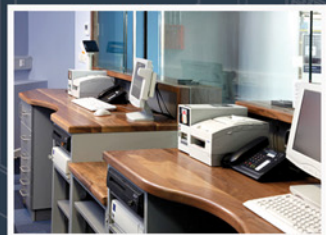

Ticket Offices

Station Ticket Offices

- Design & Build
- Single source supply
- Integrated solutions
- Ballistic & security windows
- Cash trays & drawers
- Intercom systems & induction loop
- Detailed design & ergonomics
- Task seating and storage